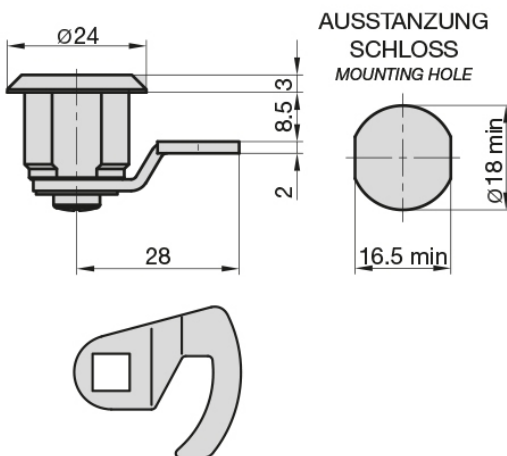

HS 357

Product Data Sheet

Description:

The cam lock HS 357 is ideal for BASI mail box BK 1000 Z1. It is equipped with nut and 2 keys.

- includes 2 keys
- for mail box BK 1000 Z1 (2170-0610)
- material: bright chrome-plated
- with nut for secure mounting
- keyed alike

Illustration:

Technical Details:

Details:

| |
|--|
| Order no. |
| 9000-1357 |
| Weight |
| 48 g |
| Pricegroup |
| 14 |
| EAN |
|  4 026434 107432 |