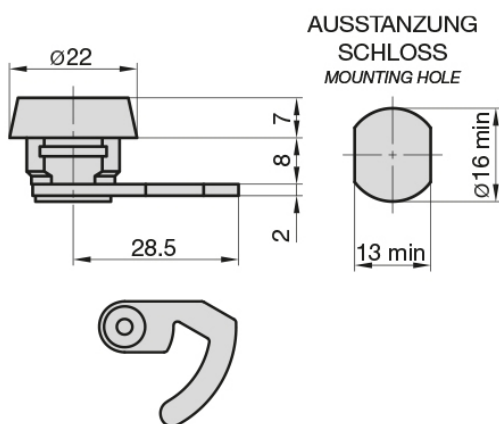

HS 358

Product Data Sheet

Description:

The cam lock HS 358 is ideal for BASI cash box EGK 150. It is equipped with clamp and 2 keys.

- includes 2 keys
- for cash box EGK 150 (2100-0900)
- material: bright chrome-plated
- with clamp for secure mouting
- keyed different

Illustration:

Technical Details:

Details:

Order no.
9000-1358
Weight
33 g
Pricegroup
14
EAN
 4 026434 107449